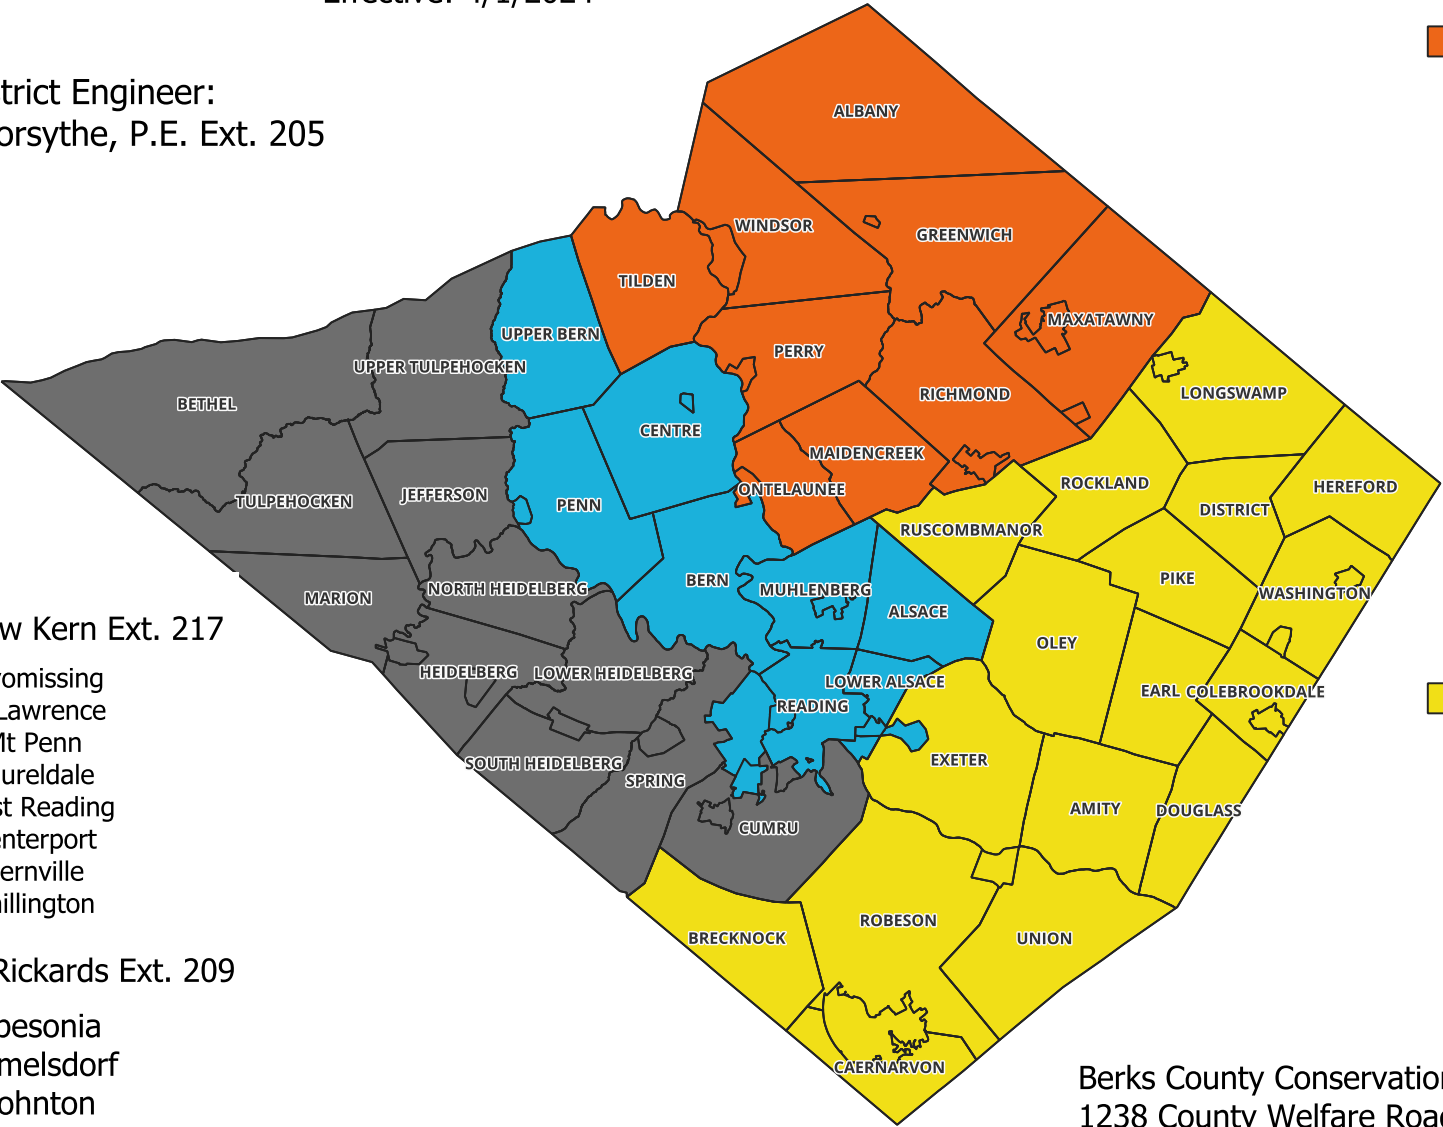

Municipal Assignment Map

Effective: 4/1/2024

District Engineer:
Thomas Forsythe, P.E. Ext. 205

Elijah Goheen Ext. 219

- Leesport
- Hamburg
- Kutztown
- Shoemakersville
- Fleetwood
- Lenhartsville
- Lyons

Jack Anton Ext. 221

- Boyertown
- New Morgan
- Birdsboro
- Topton
- Bally
- Bechtelsville

Matthew Kern Ext. 217

- Wyomissing
- St Lawrence
- Mt Penn
- Laureldale
- West Reading
- Centerport
- Berville
- Shillington

Jason Rickards Ext. 209

- Robesonia
- Womelsdorf
- Mohnton
- Wernersville
- Kenhorst
- Sinking Spring

Berks County Conservation District
1238 County Welfare Road, Leesport, PA 19533
610-372-4657
www.berkscd.com