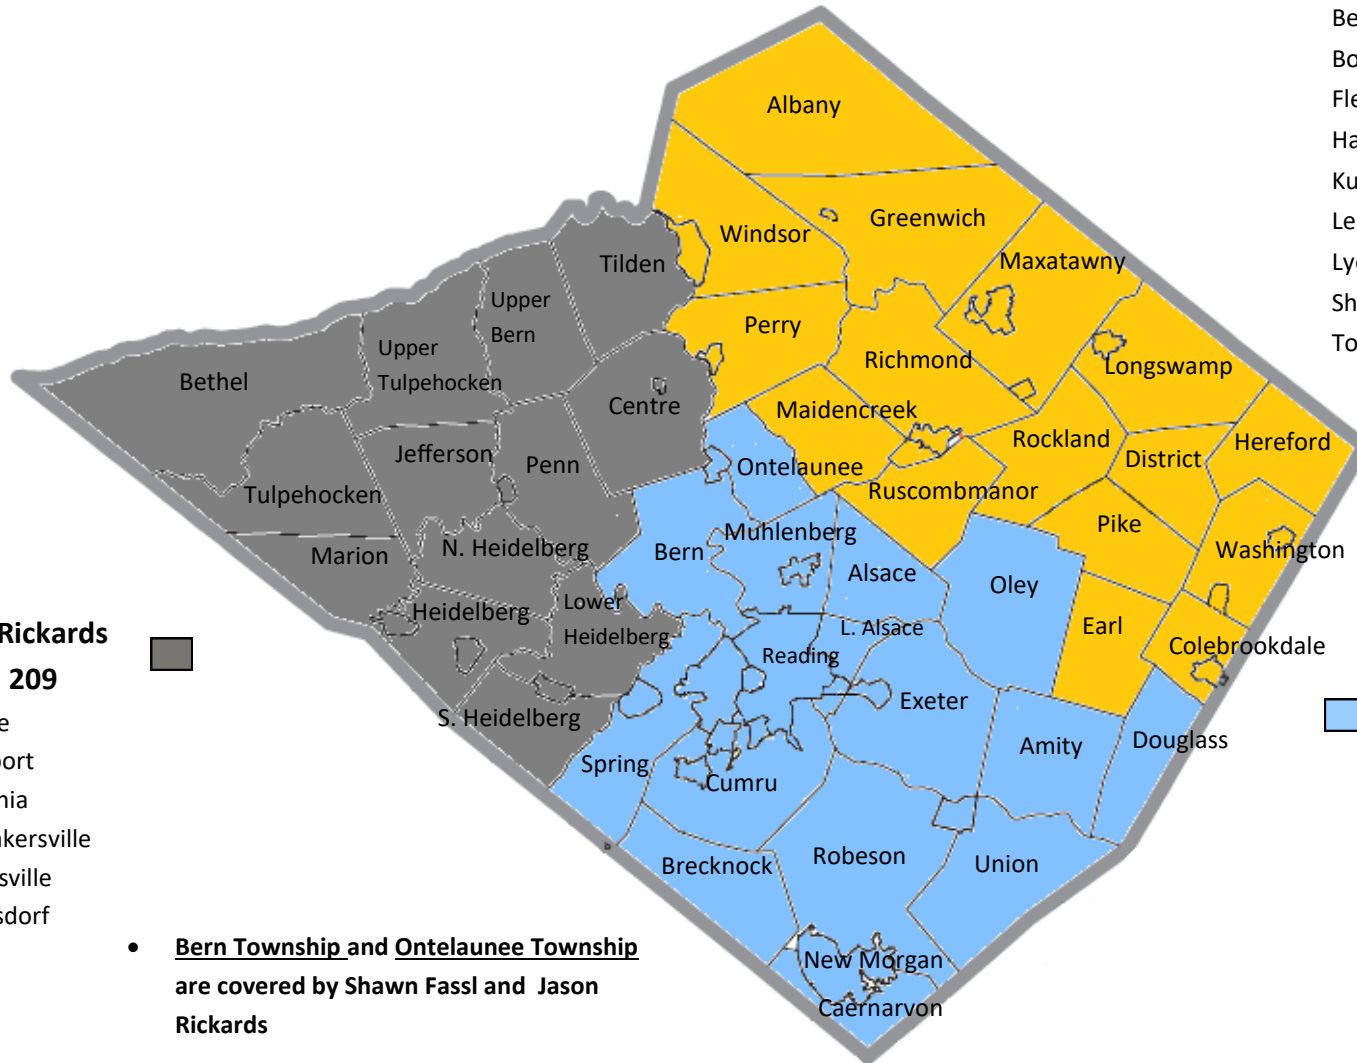

Municipality Assignments for Urban Team

Effective 11/8/2022

Elijah Goheen
Ext. 219

- Bally
- Bechtelsville
- Boyertown
- Fleetwood
- Hamburg
- Kutztown
- Lenhartsville
- Lyons
- Shoemakersville
- Topton

Jason Rickards
Ext. 209

- Berville
- Centerport
- Robeson
- Shoemakersville
- Wernersville
- Womelsdorf

Shawn Fassel
Ext. 217

- Birdsboro
- Kenhorst
- Leesport
- Laureldale
- Mohnton
- Mount Penn
- Saint Lawrence
- Shillington
- Sinking Spring
- West Reading

- **Bern Township and Ontelaunee Township are covered by Shawn Fassel and Jason Rickards**

Berks County Conservation District

1238 County Welfare Road, Leesport, PA 19533

610-372-4657

www.berkscd.com